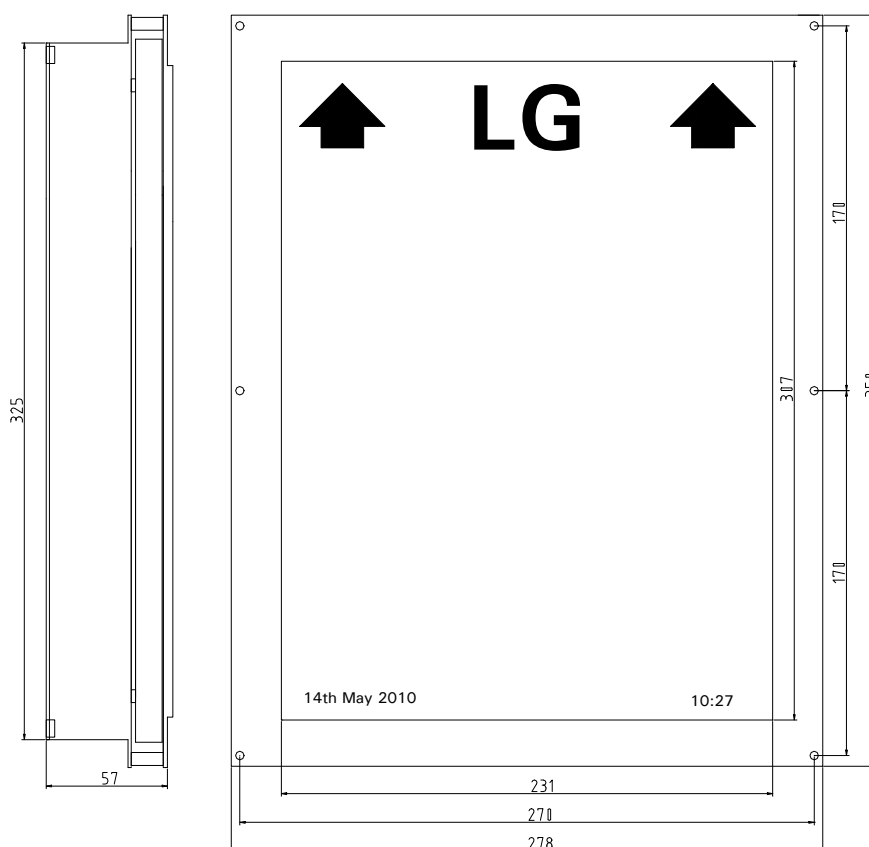

**TFT-LCD150V**

**Faceplate Cut-Out: 307(h) x 231(w) mm**

**Fixings: 6x M3x30mm studs**

**Description** 15.0" Full colour TFT-LCD lift display and media screen: resolution 1024(w) x 768(h) pixels, viewing area 231(w) x 307(h), wide viewing angle (> 160 degrees), LED backlight 70000 hours, high brightness: 400cd/m<sup>2</sup>

**Standard Floor Library** 0 to 31, A to Z, -1 to -8, B1 to B8  
LB, UB, SB, LG, UG, LM, UM, MZ, SL, CP, GR, 04, 03, 02, 01

**Standard Features**

- Simultaneous floor position and running arrows
- Onward direction indication
- Lift status messages and icons (alarm, no entry symbols etc.)
- Building floor directories
- Scrolling messages
- Background graphics and slide shows
- RSS news/information, flash animation, movie player, internet browser function
- Time and date
- Screen saver