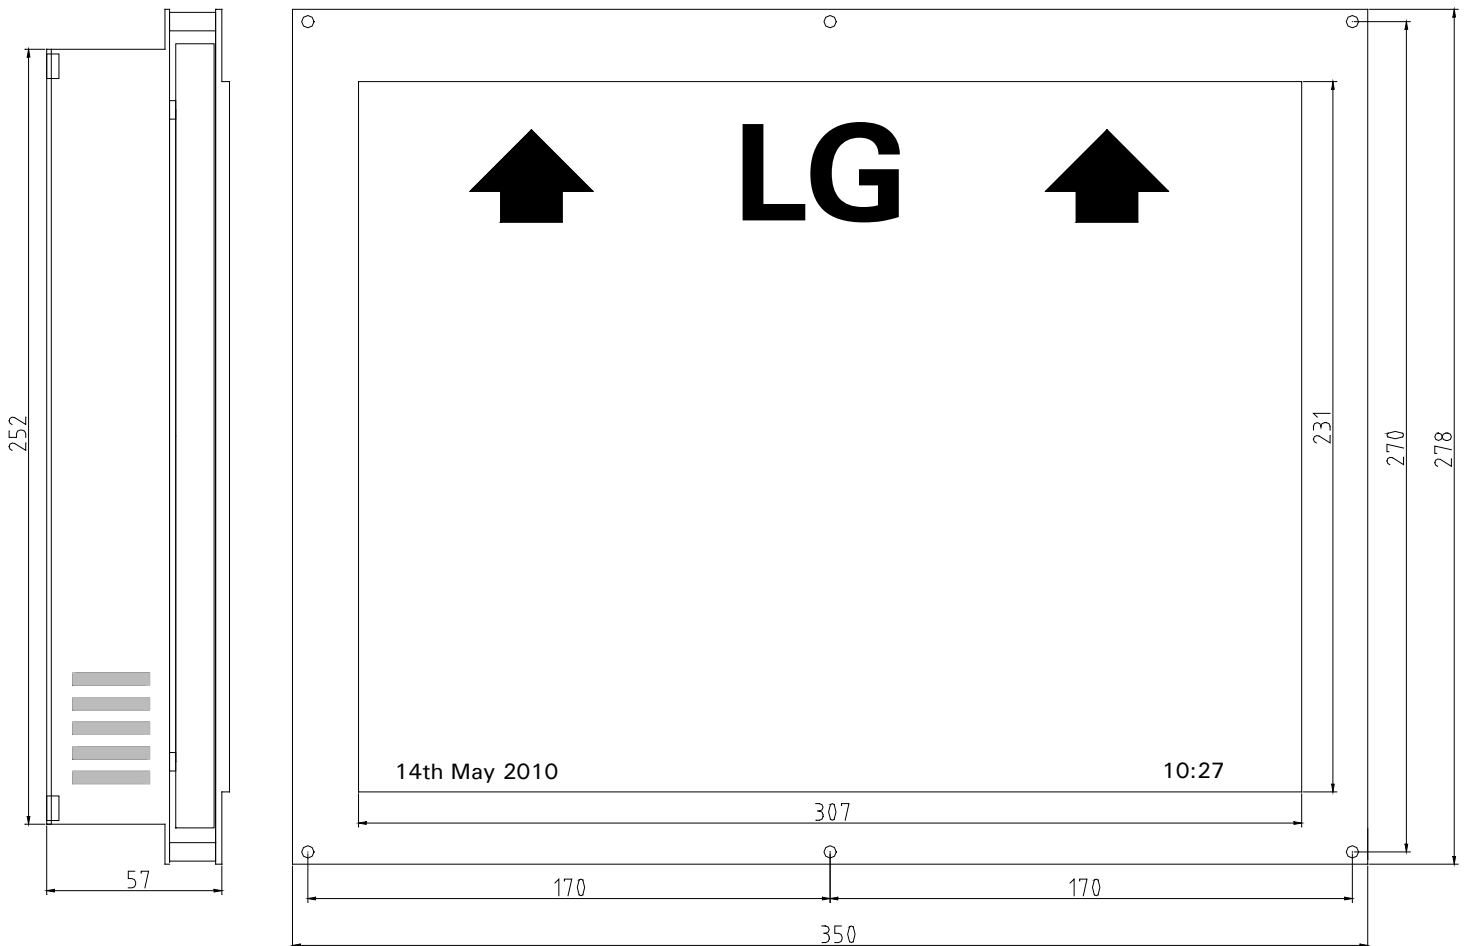

**TFT-LCD150****Faceplate Cut-Out: 231(h) x 307(w) mm****Fixings: 6x M3x30mm studs****Description**

15.0" Full colour TFT-LCD lift display and media screen: resolution 1024(w) x 768(h) pixels, viewing area 307(w) x 231(h), wide viewing angle (> 170 degrees), CFL backlight, high brightness: 350cd/m<sup>2</sup>

**Standard Floor Library**

0 to 31, A to Z, -1 to -8, B1 to B8  
LB, UB, SB, LG, UG, LM, UM, MZ, SL, CP, GR, 04, 03, 02, 01

**Standard Features**

Simultaneous floor position and running arrows  
Onward direction indication  
Lift status messages and icons (alarm, no entry symbols etc.)  
Building floor directories  
Scrolling messages  
Background graphics and slide shows  
RSS news/information, flash animation, movie player, internet browser function  
Time and date