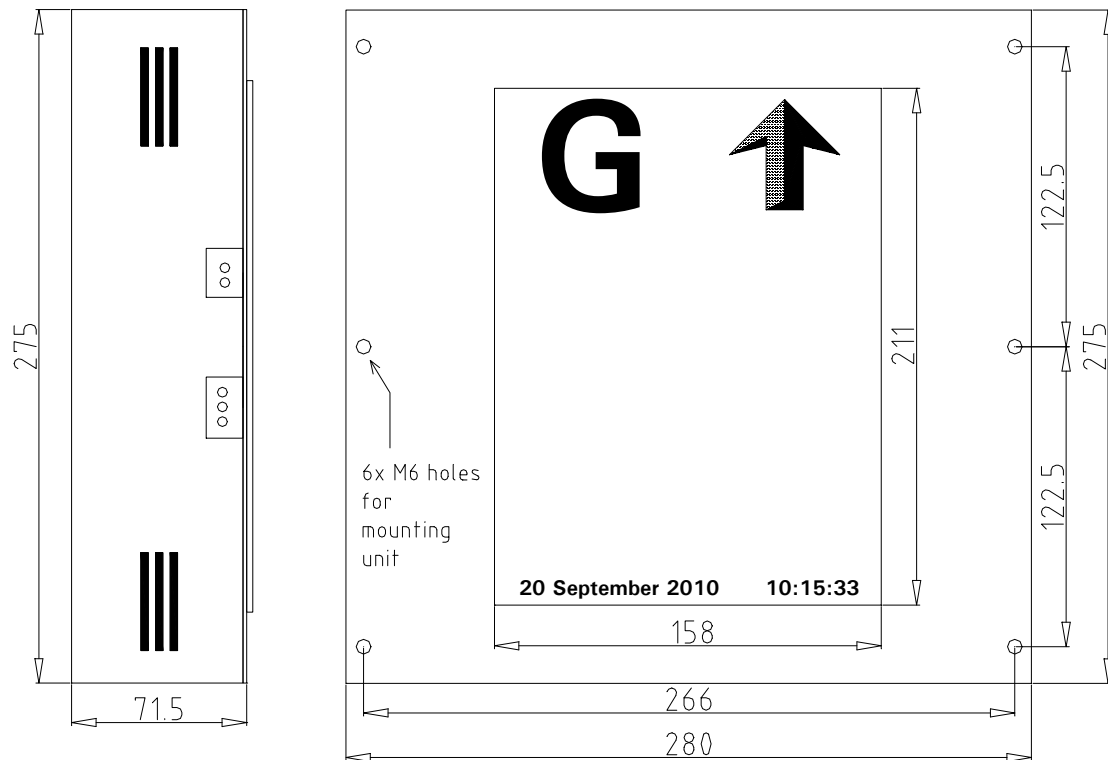

TFT-LCD104V

Faceplate Cut-Out: 217(h) x 164(w) mm

Fixings: 6x M4x15mm studs

Description	10.4" Full colour TFT-LCD lift display and media screen: resolution 800(w) x 600(h) pixels, viewing area 158(w) x 211(h), wide viewing angle (> 170 degrees horizontally & vertically), LED backlight 70000 hours, high brightness: 450cd/m ²
Standard Floor Library	0 to 31, A to Z, -1 to -8, B1 to B8 LB, UB, SB, LG, UG, LM, UM, MZ, SL, CP, GR, 04, 03, 02, 01
Standard Features	Simultaneous floor position and running arrows Onward direction indication Lift status messages and icons (alarm, no entry symbols etc.) Building floor directories Scrolling messages Background graphics and slide shows RSS news/information, flash animation, movie player, internet browser function Time and date Screen saver
Electrical Detail	Continuous power supply: 24vdc or 18vac Power supply consumption: 40w
General	Unit supplied in a metal enclosure.
Optional Items	Modem communication Bluetooth communication LAN communication TFT Manager Software

THIS UNIT CONNECTS ONTO OUR 4-WIRE NETWORK; THEREFORE, A CONTROL UNIT MUST BE ORDERED FOR EACH LIFT