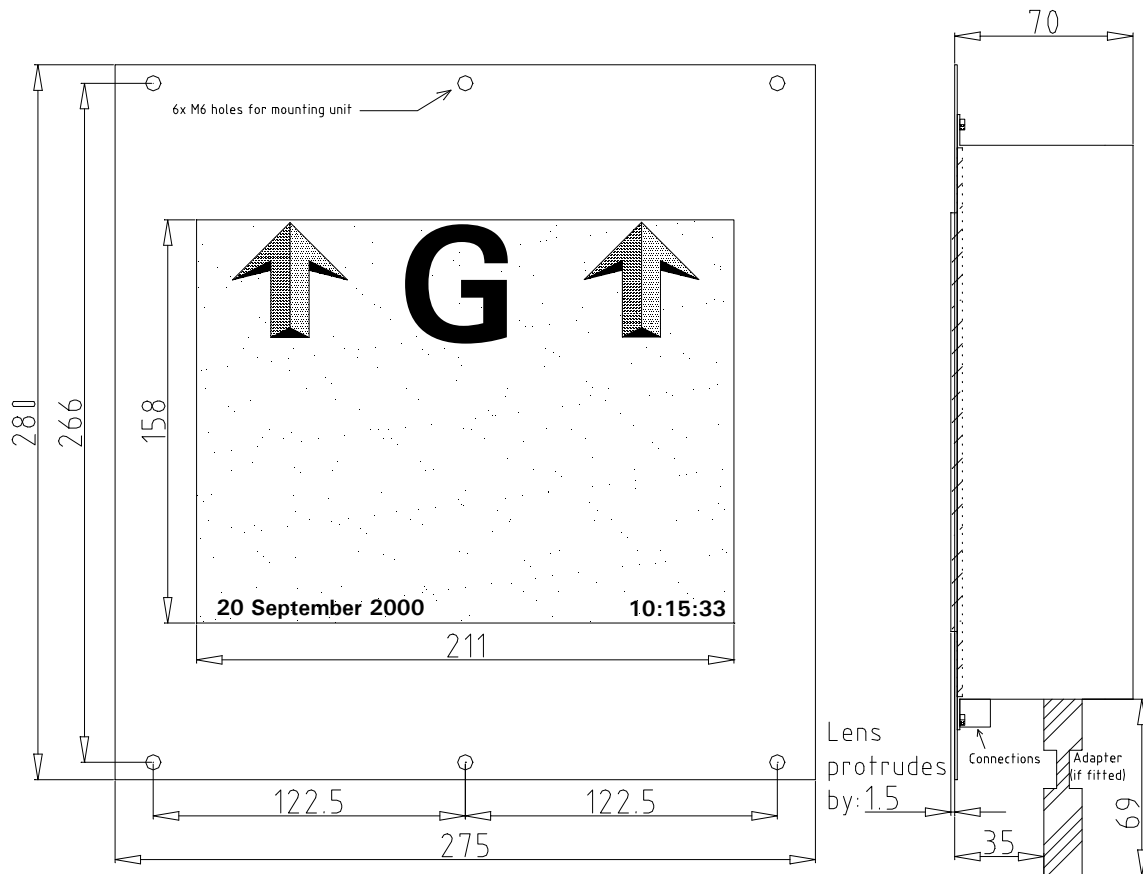

## TFT-LCD104

**Faceplate Cut-Out: 164(h) x 217(w) mm**

**Fixings: 6x M4x15mm studs**

**Description**

10.4" Full colour TFT-LCD lift display and media screen: resolution 640(w) x 480(h) pixels, viewing area 211(w) x 158(h), wide viewing angle (> 120 degrees), CFL backlight, high brightness: 350cd/m<sup>2</sup>

**Standard Floor Library**

0 to 31, A to Z, -1 to -8, B1 to B8  
LB, UB, SB, LG, UG, LM, UM, MZ, SL, CP, GR, 04, 03, 02, 01

**Standard Features**

Simultaneous floor position and running arrows  
Onward direction indication  
Lift status messages and icons (alarm, no entry symbols etc.)  
Building floor directories  
Scrolling messages  
Background graphics and slide shows  
RSS news/information, flash animation, movie player, internet browser function  
Time and date