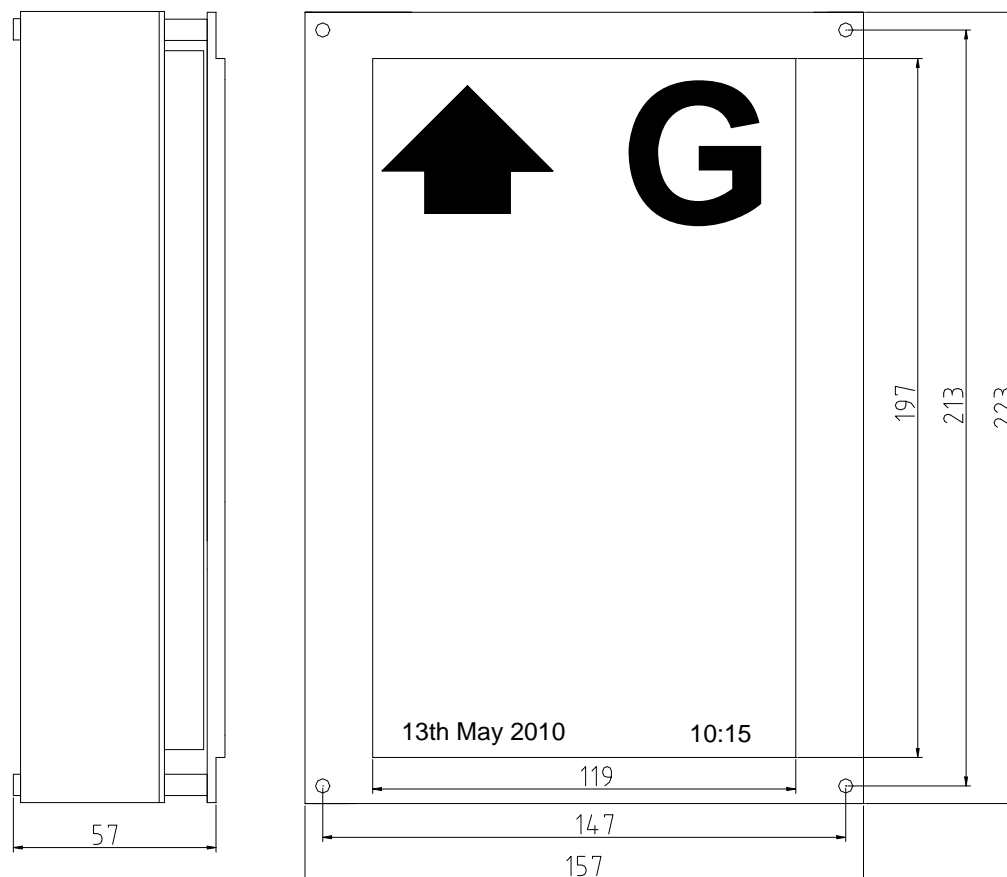

TFT-LCD090V

Faceplate Cut-Out: 197(h) x 119(w) mm

Fixings: 4x M3x25mm studs

Description

9.0" Full colour TFT-LCD lift display and media screen: resolution 480(w) x 800(h) pixels, viewing area 117(w) x 195(h), wide viewing angle > 170 degrees (horizontally and vertically), LED backlight 70000 hours, high brightness 450cd/m²

Standard Floor Library

0 to 31, A to Z, -1 to -8, B1 to B8
LB, UB, SB, LG, UG, LM, UM, MZ, SL, CP, GR, 04, 03, 02, 01

Standard Features

Simultaneous floor position and running arrows
Onward direction indication
Lift status messages and icons (alarm, no entry symbols etc.)
Building floor directories
Scrolling messages
Background graphics and slide shows
RSS news/information, flash animation, movie player, internet browser function
Time and date