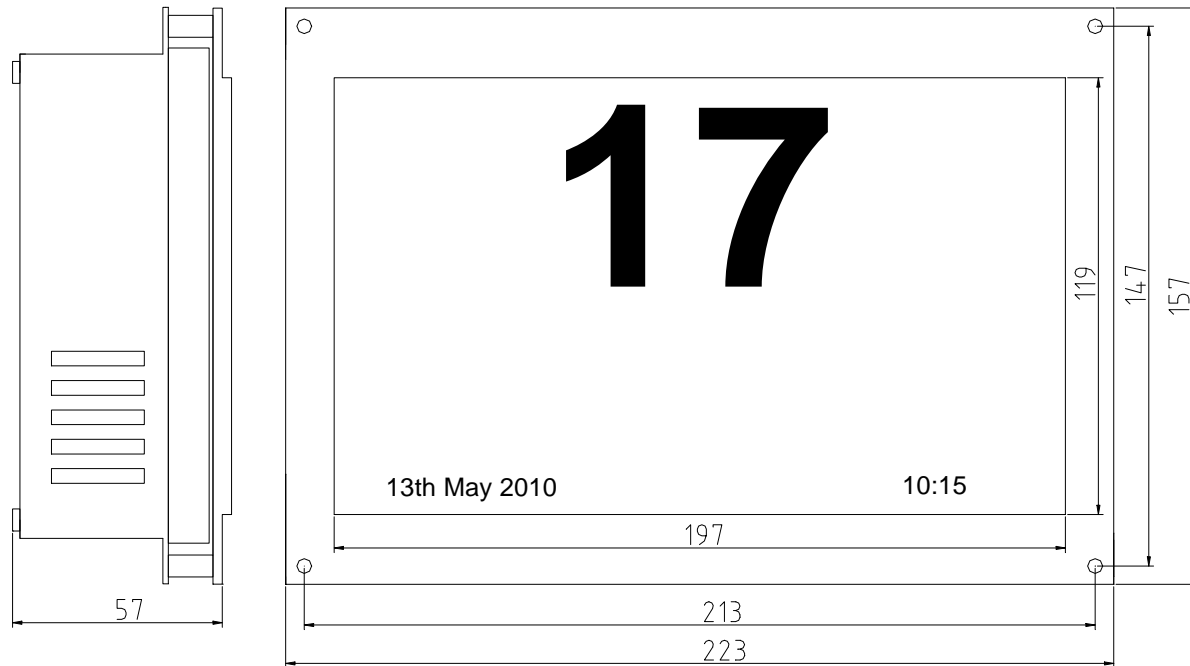

TFT-LCD090H

Faceplate Cut-Out: 119(h) x 197(w) mm

Fixings: 4x M3x25mm studs

Description

9.0" Full colour TFT-LCD lift display and media screen: resolution 800(w) x 480(h) pixels, viewing area 195(w) x 117(h), wide viewing angle > 170 degrees (horizontally and vertically), LED backlight 70000 hours, high brightness 450cd/m²

Standard Floor Library

0 to 31, A to Z, -1 to -8, B1 to B8
LB, UB, SB, LG, UG, LM, UM, MZ, SL, CP, GR, 04, 03, 02, 01

Standard Features

Simultaneous floor position and running arrows
Onward direction indication
Lift status messages and icons (alarm, no entry symbols etc.)
Building floor directories
Scrolling messages
Background graphics and slide shows
RSS news/information, flash animation, movie player, internet browser function
Time and date